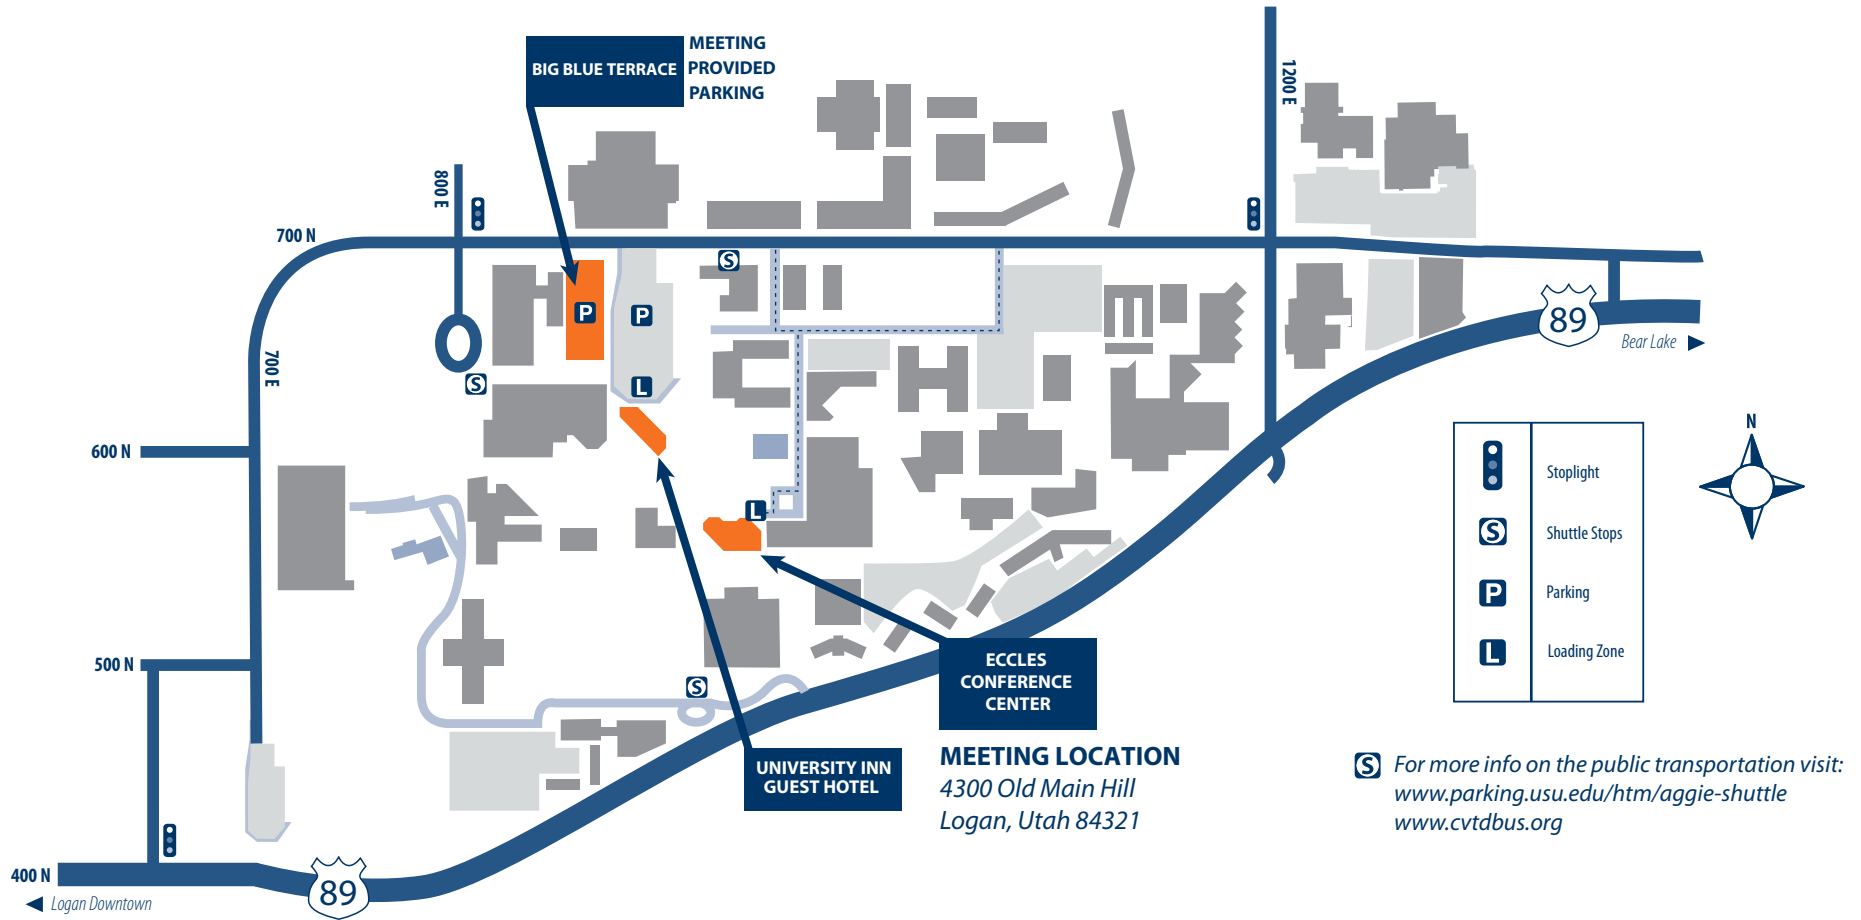

Meeting Parking and Location

UtahState University

MEETING PROVIDED PARKING 2016: Big Blue Terrace located on 700 North Upon exit, please give your entrance ticket and show your CALCON badge to the parking attendant. If you are a guest at the University Inn, a parking pass will be provided to you at hotel check-in.

If you plan on leaving the parking structure after 7:30 pm, please pick up a coupon at the registration booth.

Note that vehicles not parked in the approved lot will be ticketed or towed. Fees are the responsibility of the attendee.