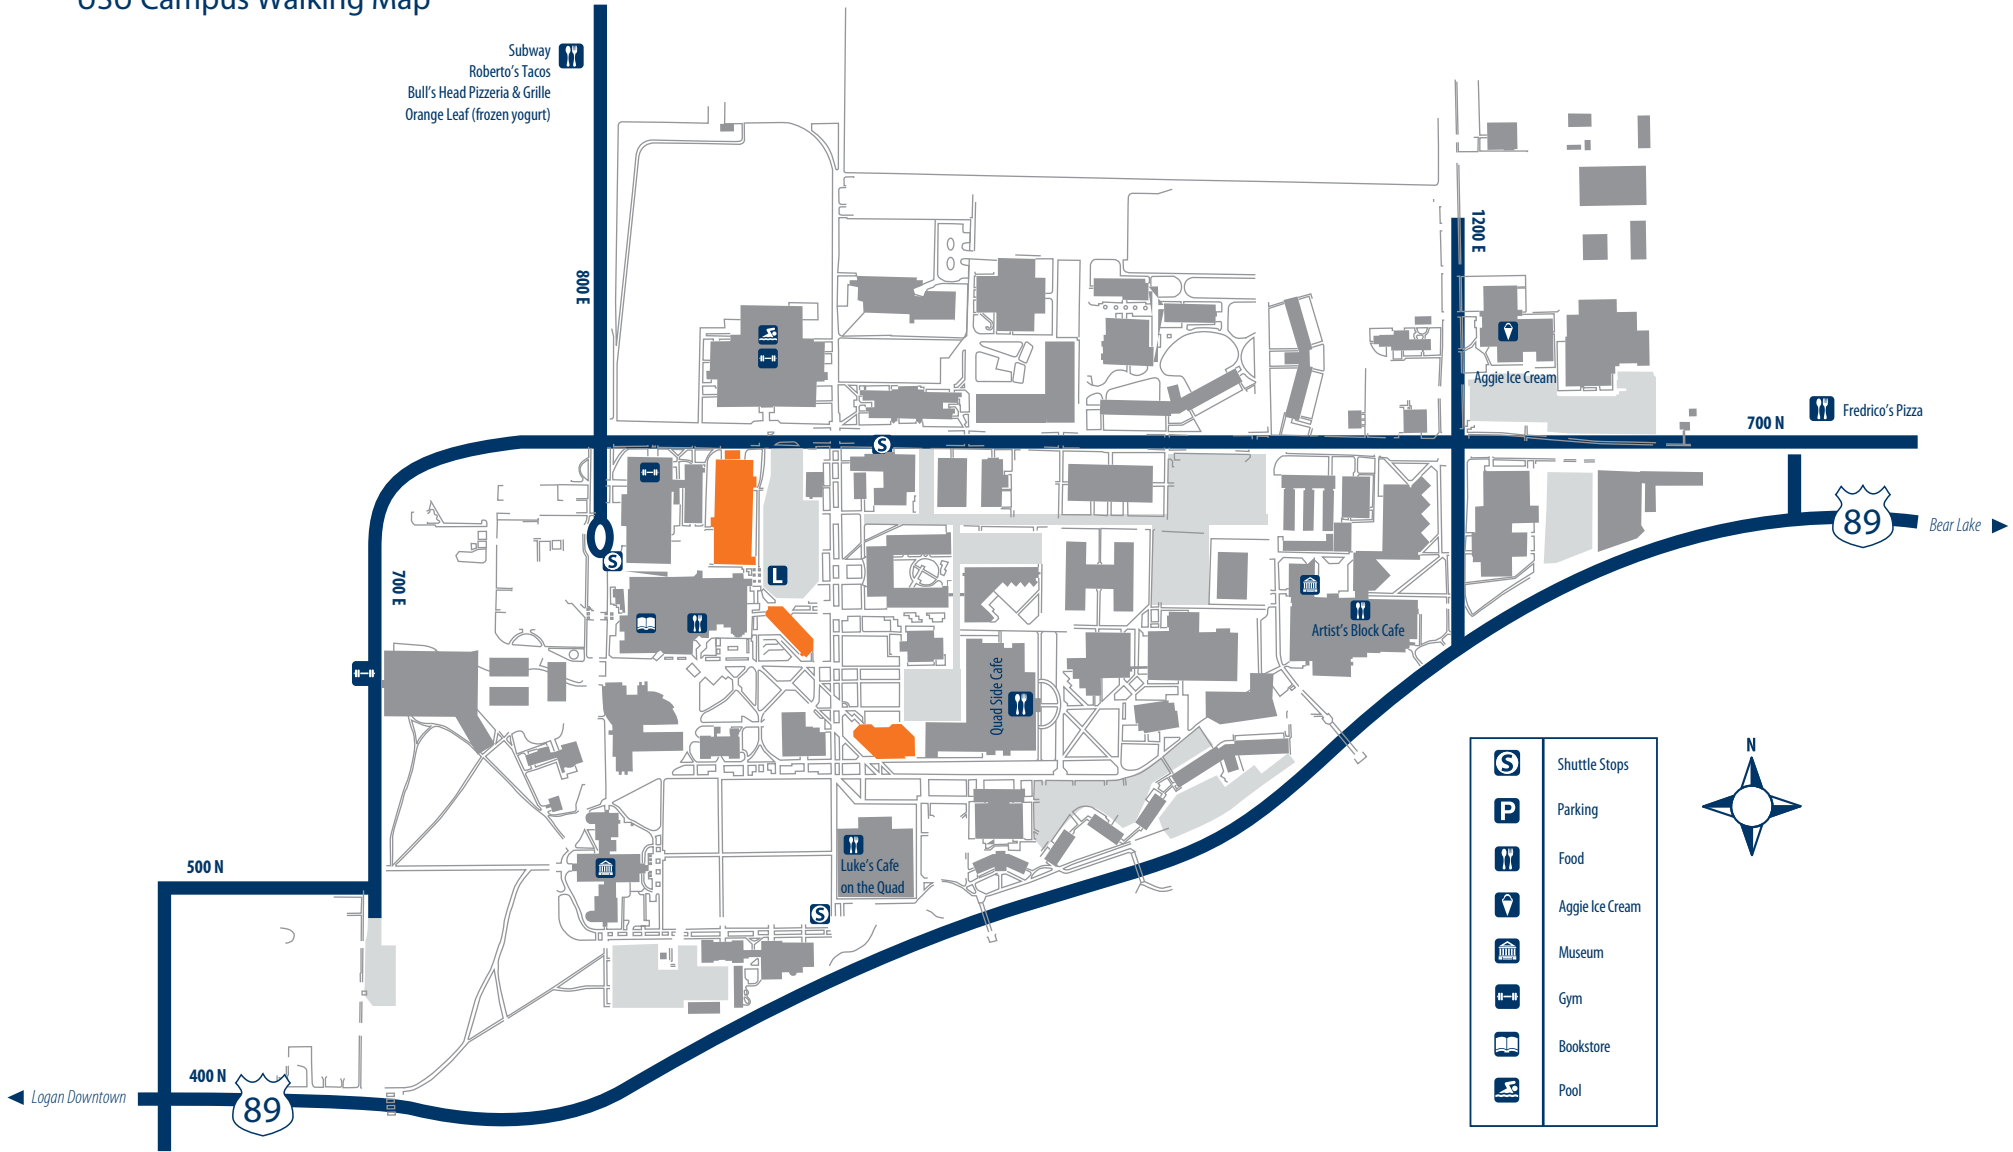

# USU Campus Walking Map

Subway  
Roberto's Tacos  
Bull's Head Pizzeria & Grille  
Orange Leaf (frozen yogurt)

	Shuttle Stops
	Parking
	Food
	Aggie Ice Cream
	Museum
	Gym
	Bookstore
	Pool

**S** For more information on the public transportation visit:  
<http://parking.usu.edu/hm/aggie-shuttle>  
<http://www.cvtdbus.org/>