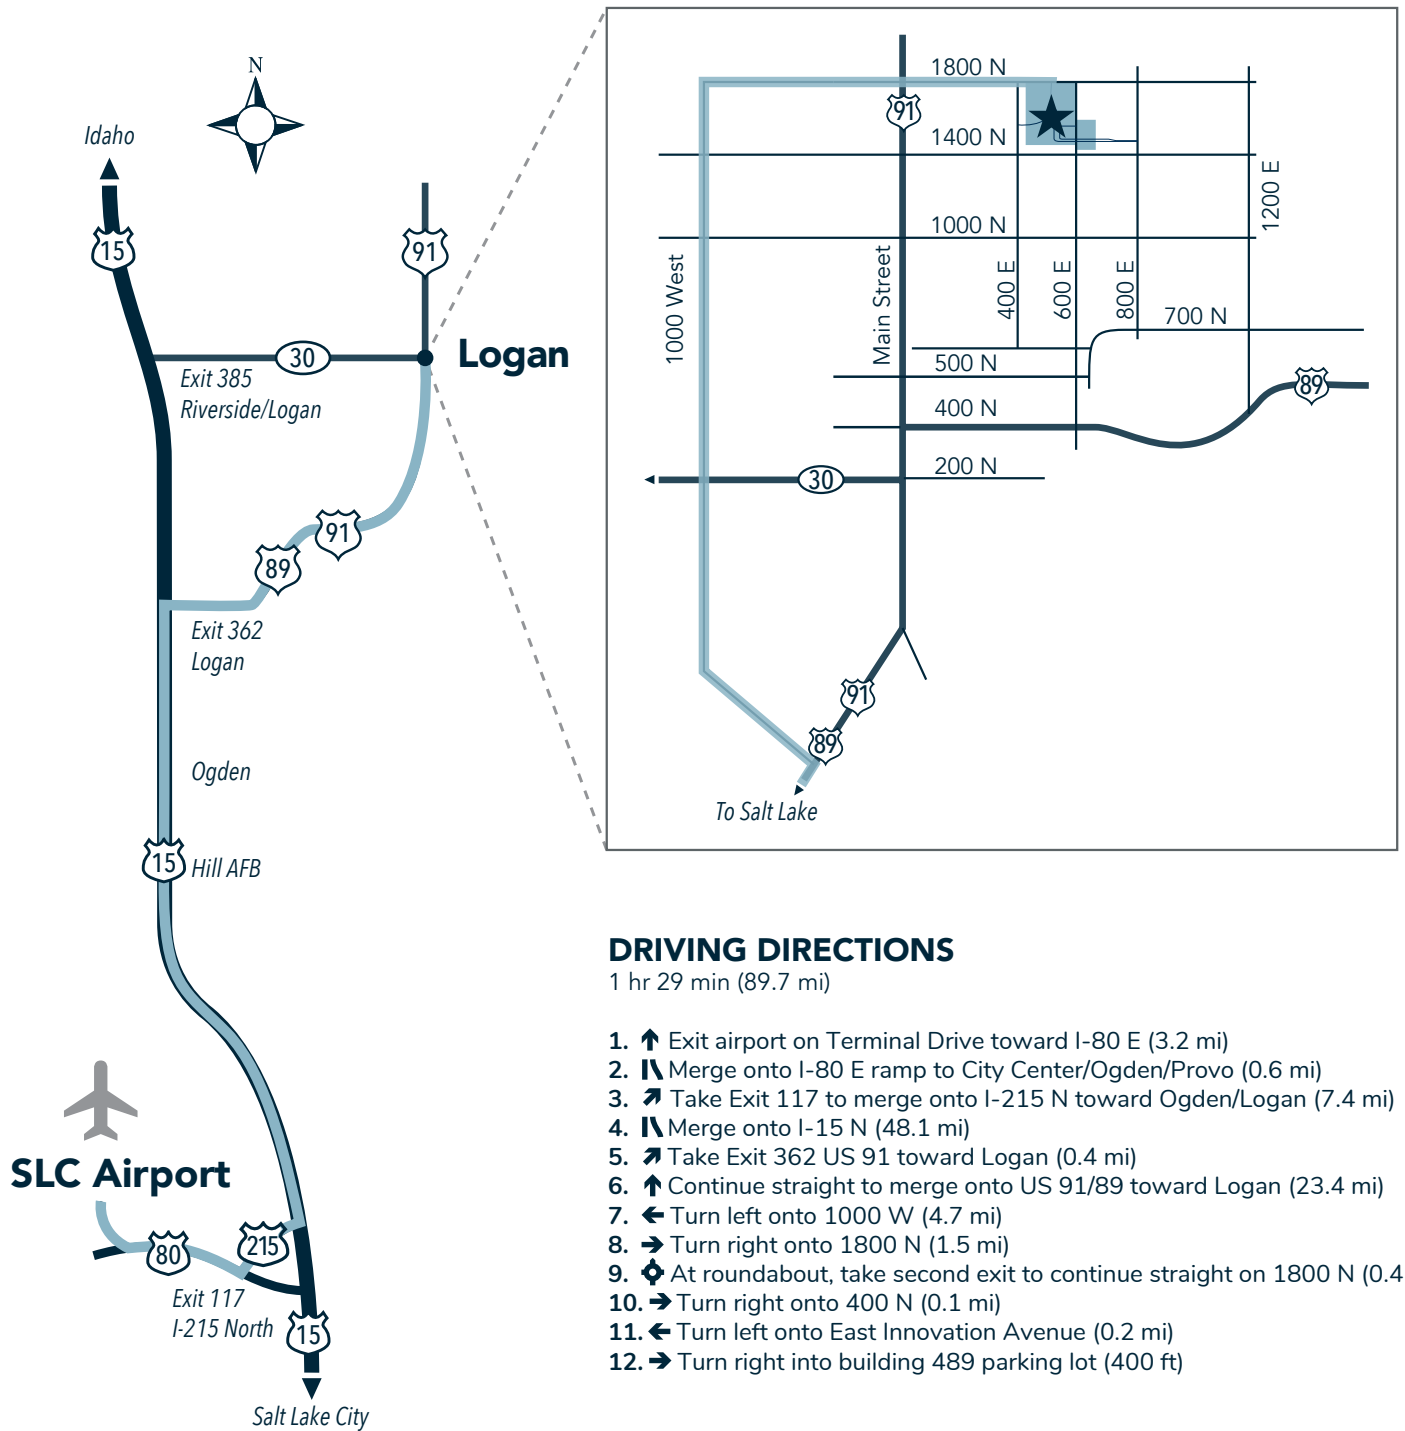

Salt Lake International Airport to Space Dynamics Laboratory

489 East Innovation Avenue | North Logan, Utah 84341

DRIVING DIRECTIONS

1 hr 29 min (89.7 mi)

1. ↑ Exit airport on Terminal Drive toward I-80 E (3.2 mi)
2. ↘ Merge onto I-80 E ramp to City Center/Ogden/Provo (0.6 mi)
3. ↗ Take Exit 117 to merge onto I-215 N toward Ogden/Logan (7.4 mi)
4. ↘ Merge onto I-15 N (48.1 mi)
5. ↗ Take Exit 362 US 91 toward Logan (0.4 mi)
6. ↑ Continue straight to merge onto US 91/89 toward Logan (23.4 mi)
7. ← Turn left onto 1000 W (4.7 mi)
8. → Turn right onto 1800 N (1.5 mi)
9. ⦿ At roundabout, take second exit to continue straight on 1800 N (0.4 mi)
10. → Turn right onto 400 N (0.1 mi)
11. ← Turn left onto East Innovation Avenue (0.2 mi)
12. → Turn right into building 489 parking lot (400 ft)