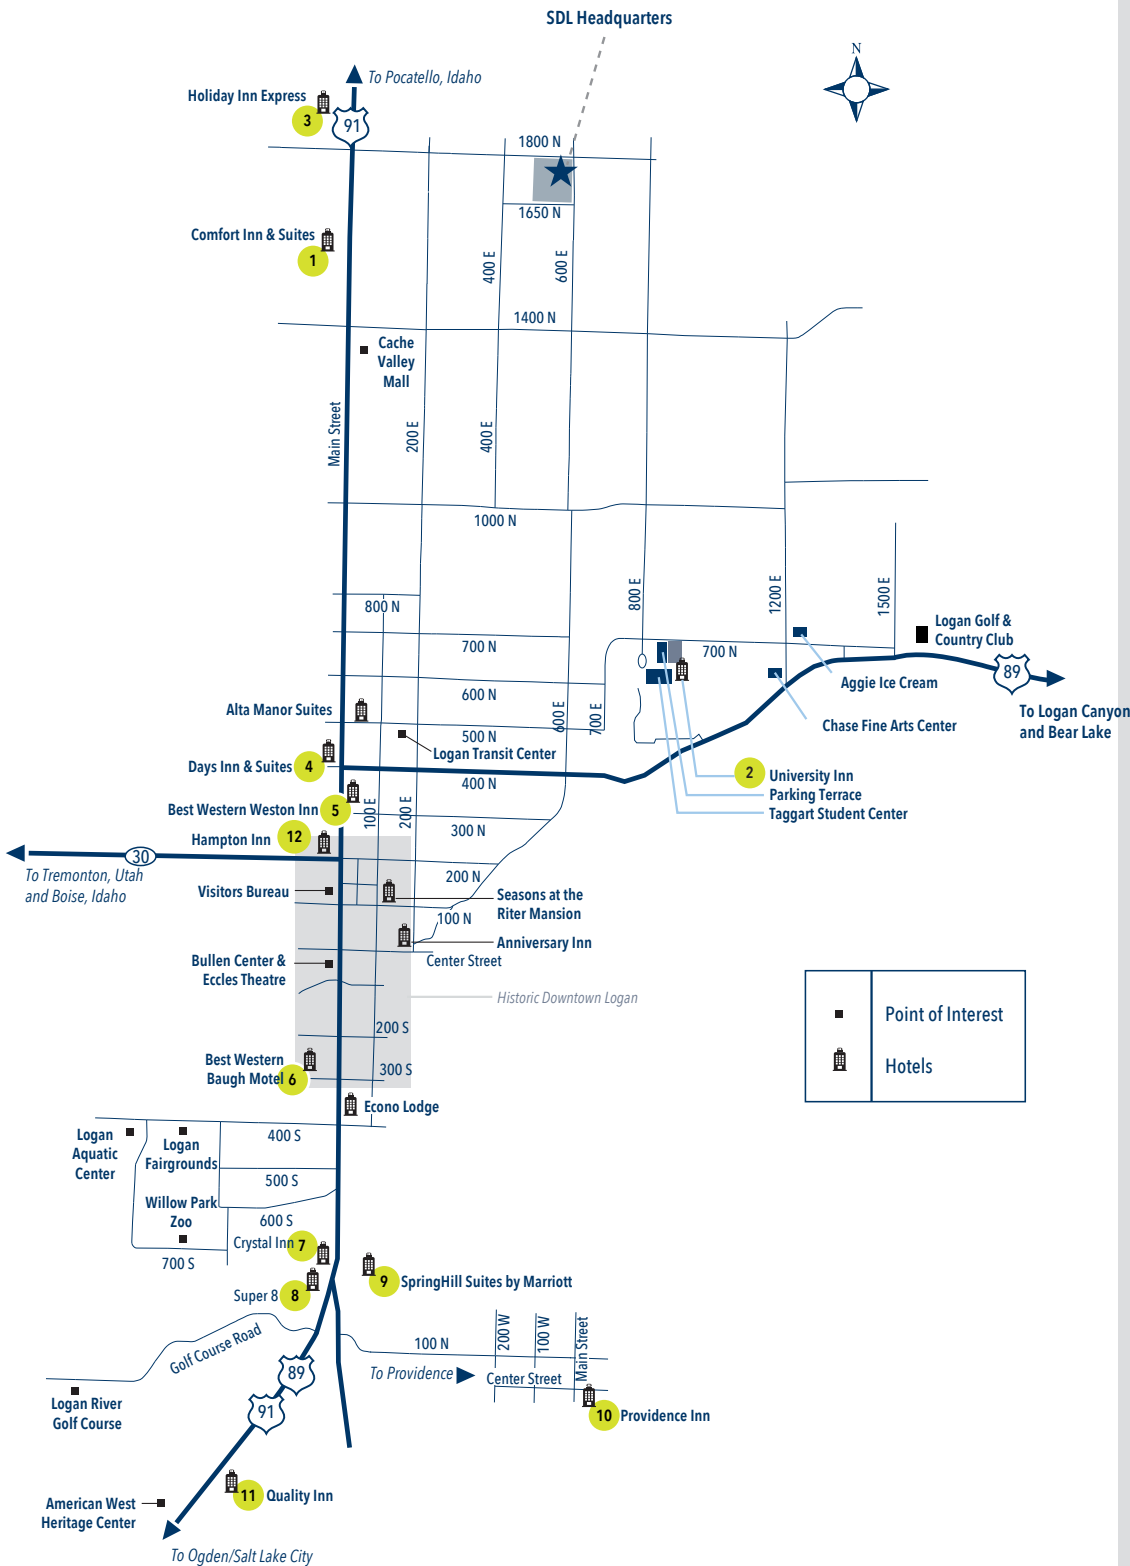

LOGAN AREA MAP

Map not to scale

- 1 Comfort Inn and Suites**
1665 N Main, Logan, Utah
(877) 424-6423
(435) 713-4567
comfortinn.com
1.0 mi. from SDL
- 2 University Inn**
Utah State University, Logan, Utah
(800) 231-5634
(435) 797-0017
usu.edu/univinn
1.0 mi. from SDL
- 3 Holiday Inn Express**
2235 N Main, Logan, Utah
(888) 465-4329
(435) 752-3444
hiexpress.com
1.3 mi. from SDL
- 4 Days Inn**
447 N Main, Logan, Utah
(435) 752-9141
2.2 mi. from SDL
- 5 Best Western Weston Inn**
250 N Main, Logan, Utah
(800) 532-5055
(435) 752-5700
westoninn.com
2.5 mi. from SDL
- 6 Best Western Baugh Motel**
153 S Main, Logan, Utah
(800) 462-4154
(435) 752-5220
bestwesternbaugh.com
2.5 mi. from SDL
- 7 LaQuinta**
853 S Main, Logan, Utah
(800) 280-0707
(435) 752-0707
lq.com
3.2 mi. from SDL
- 8 Super 8 Motel**
865 S Main, Logan, Utah
(800) 800-8000
(435) 753-8883
super8.com
3.2 mi. from SDL
- 9 SpringHill Suites by Marriott**
625 S Riverwoods Pkwy
Logan, Utah
(435) 750-5180
marriott.com
4 mi. from SDL
- 10 Providence Inn Bed & Breakfast**
10 S Main, Providence, Utah
(800) 480-4943
(435) 752-3432
providenceinn.com
5.6 mi. from SDL
- 11 Quality Inn**
2002 S Highway 89/91, Logan, Utah
(877) 424-6423
(435) 787-2060
qualityinn.com
8.8 mi. from SDL
- 12 Hampton Inn**
207 North Main Street, Logan, Utah
(800) 426-7866
(435) 753-3000
hamptoninn.com
2.0 mi. from SDL